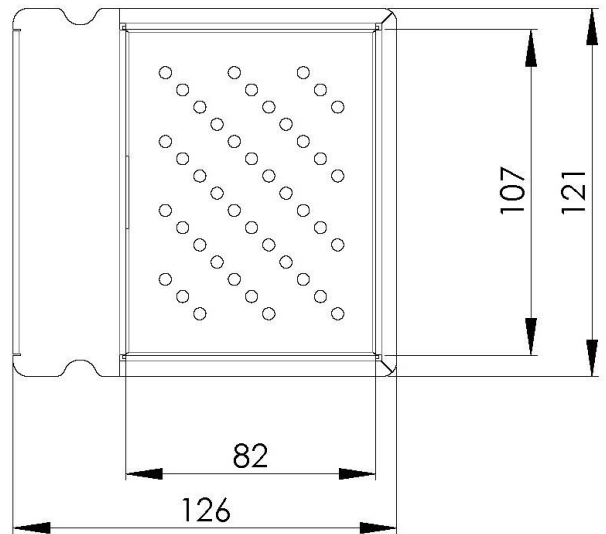

Stainless steel perforated tray

Stainless steel compartment with three containers

Accessories e Complements

Code: 8151 001

DETAILS

Sink accessories Stainless steel perforated tray

Dimensions 12,6 x 12,1 cm

Texture Brushed in line

Material Stainless steel

Notes: To be used in combination with 8100 037

TECHNICAL DATA

8151 001

AISI 304 stainless steel bowl
vaschetta in acciaio inox AISI 304