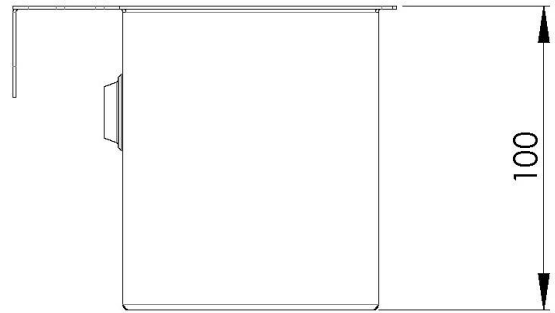

Stainless steel perforated tray

Stainless steel compartment with three containers

Accessories e Complements

Code: 8151 001

DETAILS

Sink accessories Stainless steel perforated tray

Dimensions 12,6 x 12,1 cm

Texture Brushed in line

Material Stainless steel

Notes: To be used in combination with 8100 037

TECHNICAL DATA

8151 001

AISI 304 stainless steel bowl
vaschetta in acciaio inox AISI 304