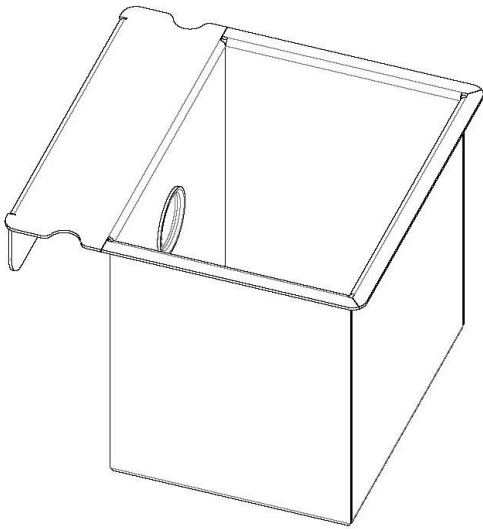

Stainless steel perforated tray

Stainless steel compartment with three containers

Accessories e Complements

Code: 8151 001

DETAILS

Sink accessories Stainless steel perforated tray

Dimensions 12,6 x 12,1 cm

Texture Brushed in line

Material Stainless steel

Notes: To be used in combination with 8100 037

TECHNICAL DATA

8151 001

AISI 304 stainless steel bowl
vaschetta in acciaio inox AISI 304